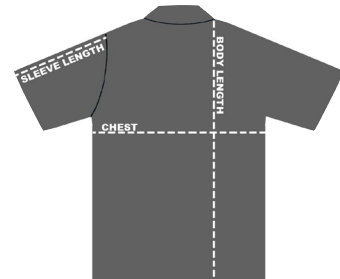

## SIZE CHART

### HOW TO MEASURE:

Smooth out wrinkles and lay garment flat on a table before measuring.

**CHEST** – Measure from 1" below armhole straight across chest.

**SLEEVE LENGTH** – Measure from top of armhole to sleeve opening.

**BODY LENGTH** – Measure from high point shoulder to sweep opening.

K020PCN Vital Pocket Crew

SIZE (Measurement in inches)	S	M	L	XL	2XL	3XL	4XL
CHEST (1" below armhole)	19.5	21	22.5	24	25.5	27.5	29.5
SLEEVE LENGTH (from top of armhole)	8.5	9	9.5	10	10.5	11	11.5
BODY LENGTH (from high point shoulder)	27.5	28.5	29.5	30.5	31.5	32.5	33
TALL SIZE (Measurement in inches)	LT	XLT	2XLT	3XLT	4XLT	5XLT	6XLT
CHEST (1" below armhole)	22.5	24	25.5	27.5	29.5	31.5	33.5
SLEEVE LENGTH (from top of armhole)	11.5	12	12.5	13	13.5	14	14.5
BODY LENGTH (from high point shoulder)	31.5	32.5	33.5	34.5	35	35.5	36